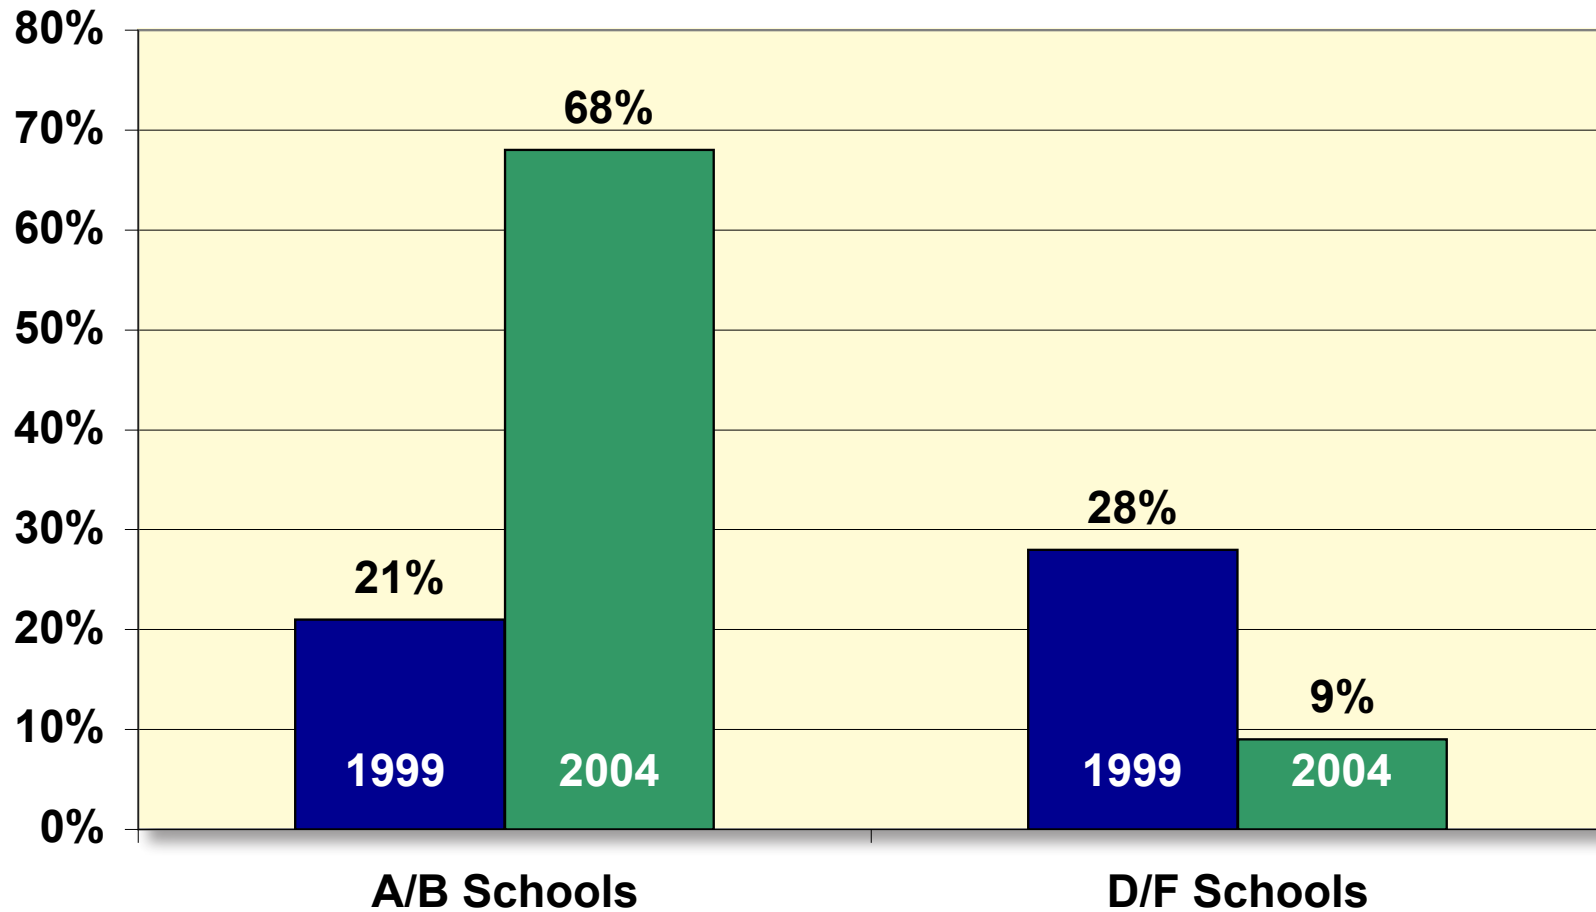

Higher Standards and Accountability Work

In 2004, 68 percent of Florida's schools earned an A or B school grade, an increase from 21 percent in 1999. In 2004, 9 percent of Florida's schools received a D or F school grade, a decrease from 28 percent in 1999.

2004 School Grades by District

District	Number of Schools	A	B	C	D	F
ALACHUA	41	49%	29%	12%	10%	0%
BAKER	3	0%	0%	100%	0%	0%
BAY	32	38%	31%	22%	9%	0%
BRADFORD	6	17%	17%	67%	0%	0%
BREVARD	86	83%	14%	2%	1%	0%
BROWARD	218	54%	19%	19%	7%	1%
CALHOUN	5	60%	20%	20%	0%	0%
CHARLOTTE	17	71%	12%	12%	6%	0%
CITRUS	17	53%	24%	24%	0%	0%
CLAY	30	67%	17%	17%	0%	0%
COLLIER	37	57%	5%	30%	8%	0%
COLUMBIA	12	42%	0%	50%	0%	8%
DADE	318	39%	16%	28%	14%	4%
DESOTO	5	20%	20%	60%	0%	0%
DIXIE	4	0%	25%	50%	25%	0%
DUVAL	154	34%	18%	27%	14%	7%
ESCAMBIA	58	26%	28%	34%	12%	0%
FAMU LAB SCHOOL	1	0%	0%	0%	100%	0%
FAU LAB SCHOOLS	1	100%	0%	0%	0%	0%
FLAGLER	6	50%	33%	0%	17%	0%
FRANKLIN	5	0%	20%	40%	40%	0%
FSU LAB SCHOOLS	2	100%	0%	0%	0%	0%
GADSDEN	13	0%	0%	31%	31%	38%
GILCHRIST	4	75%	25%	0%	0%	0%
GLADES	2	0%	0%	100%	0%	0%
GULF	6	17%	33%	33%	17%	0%
HAMILTON	4	50%	0%	0%	50%	0%
HARDEE	6	17%	67%	0%	17%	0%
HENDRY	10	30%	40%	20%	10%	0%
HERNANDO	19	37%	16%	47%	0%	0%
HIGHLANDS	15	33%	20%	33%	13%	0%
HILLSBOROUGH	189	48%	23%	25%	3%	1%
HOLMES	7	43%	0%	57%	0%	0%
INDIAN RIVER	21	52%	24%	19%	5%	0%
JACKSON	12	33%	25%	42%	0%	0%
JEFFERSON	3	0%	0%	33%	33%	33%
LAFAYETTE	2	0%	100%	0%	0%	0%
LAKE	40	40%	28%	25%	8%	0%
LEE	62	53%	19%	26%	2%	0%
LEON	41	49%	22%	27%	2%	0%
LEVY	11	27%	36%	36%	0%	0%
LIBERTY	3	67%	0%	0%	33%	0%
MADISON	6	0%	17%	50%	0%	33%
MANATEE	45	51%	24%	20%	4%	0%
MARION	44	50%	18%	27%	5%	0%
MARTIN	17	76%	18%	6%	0%	0%
MONROE	12	58%	8%	33%	0%	0%
NASSAU	11	55%	45%	0%	0%	0%
OKALOOSA	37	89%	11%	0%	0%	0%