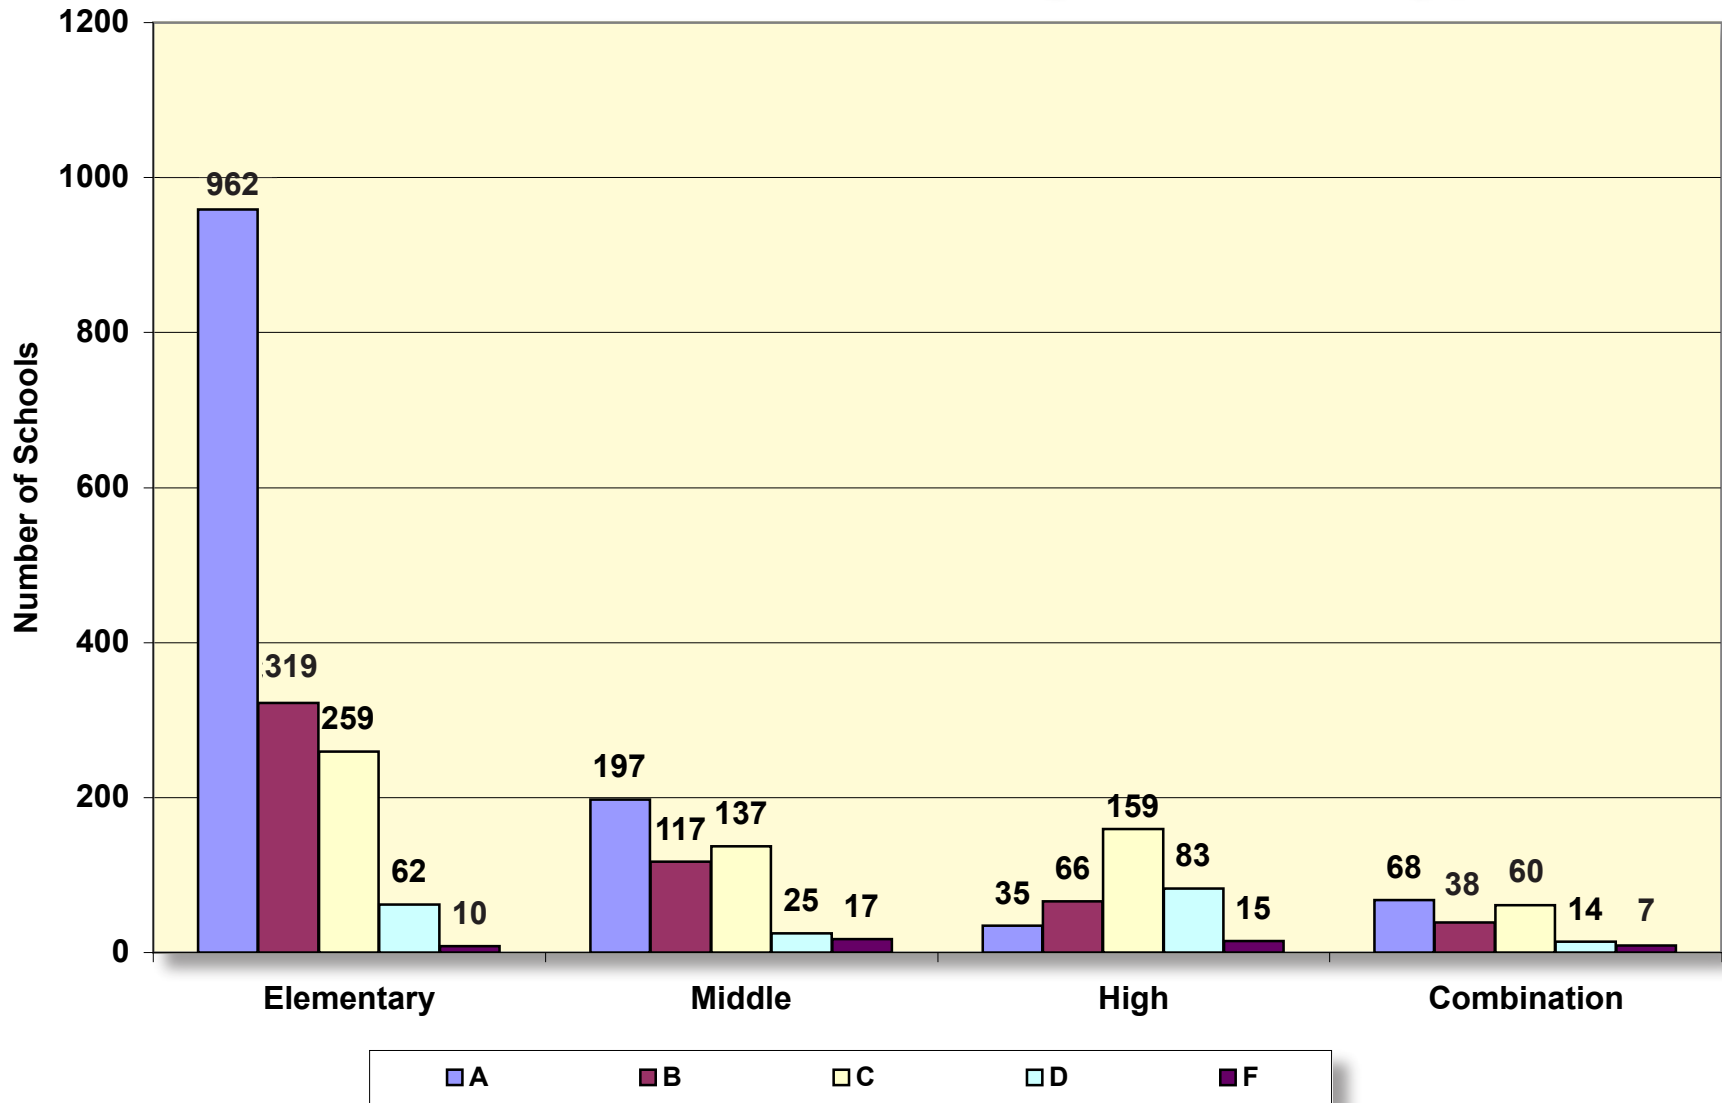

School Grades 1999-2004

Over the past six years, the majority of schools in Florida have increased student achievement. Since 1999, the number of A school grades has increased from 202 to 1262 in 2004, the number of B school grades increased from 313 to 540 in 2004. The graph shows a decrease in the number of C school grades from 1230 to 615 in 2004, a decrease in D schools from 601 to 184 in 2004 and a decrease in F school grades from 76 to 49 in 2004.

2004 School Grades by School Type

In 2004, there were 962 elementary schools, 197 middle schools, 35 high schools and 68 combination schools that earned an A school letter grade; 319 elementary schools, 117 middle schools, 66 high schools, and 38 combination schools that earned a B school letter grade; 259 elementary schools, 137 middle schools, 159 high schools and 60 combination schools that earned an C school letter grade; 62 elementary schools, 25 middle schools, 83 high schools and 14 combination schools that received a D school letter grade; 10 elementary schools, 17 middle schools, 15 high schools and 7 combination schools that received a F school letter grade.