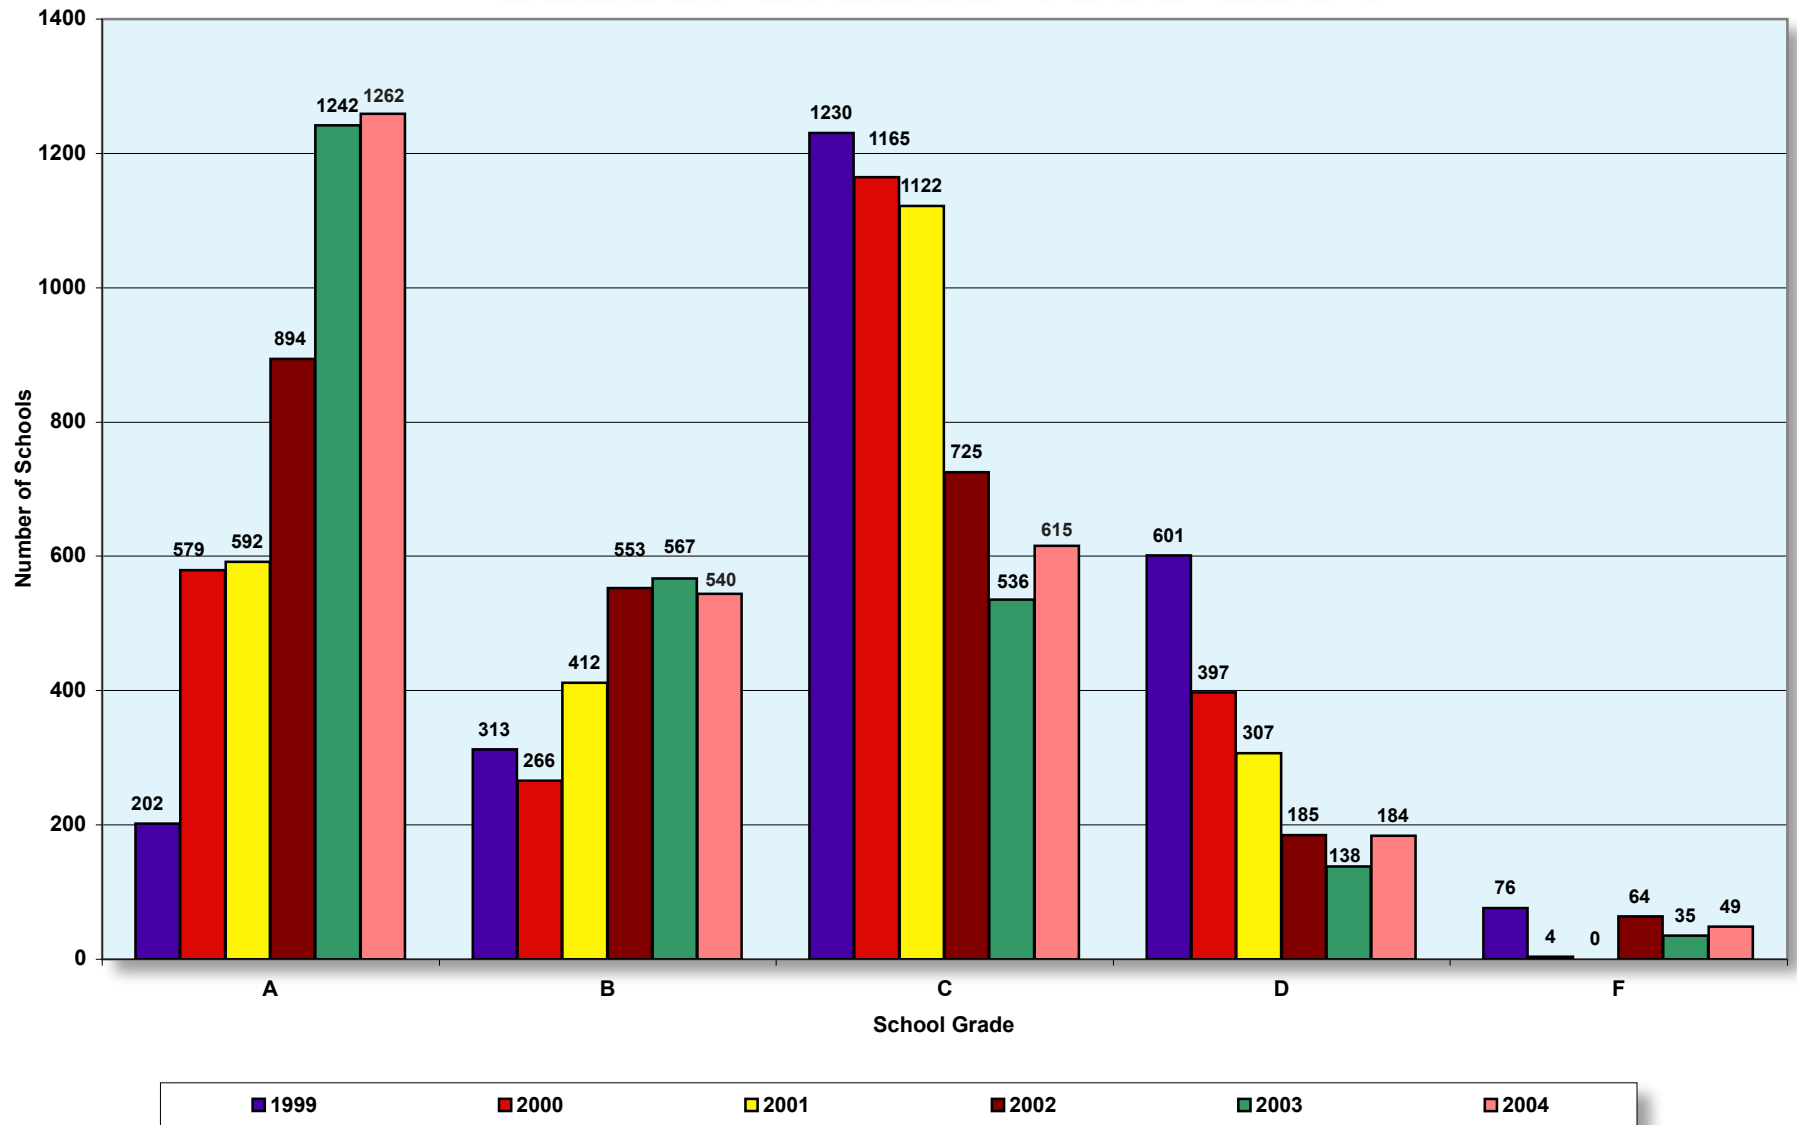

School Grades 1999-2004

Over the past six years, the majority of schools in Florida have increased student achievement. Since 1999, the number of A school grades has increased from 202 to 1262 in 2004, the number of B school grades increased from 313 to 540 in 2004. The graph shows a decrease in the number of C school grades from 1230 to 615 in 2004, a decrease in D schools from 601 to 184 in 2004 and a decrease in F school grades from 76 to 49 in 2004.

2004 School Grades by School Type

In 2004, there were 962 elementary schools, 197 middle schools, 35 high schools and 68 combination schools that earned an A school letter grade; 319 elementary schools, 117 middle schools, 66 high schools, and 38 combination schools that earned a B school letter grade; 259 elementary schools, 137 middle schools, 159 high schools and 60 combination schools that earned an C school letter grade; 62 elementary schools, 25 middle schools, 83 high schools and 14 combination schools that received a D school letter grade; 10 elementary schools, 17 middle schools, 15 high schools and 7 combination schools that received a F school letter grade.

2004 School Grades Compared to 2003

		GRADE 2004				
		A	B	C	D	F
GRADE 2003	A	977	217	43	2	0
	B	189	196	173	5	0
	C	40	95	300	90	7
	D	1	8	45	66	15
	F	0	0	7	8	12
	New School 2003	32	12	21	6	6
	New School 2004	23	12	26	7	7
Total	1262	540	615	184	49	